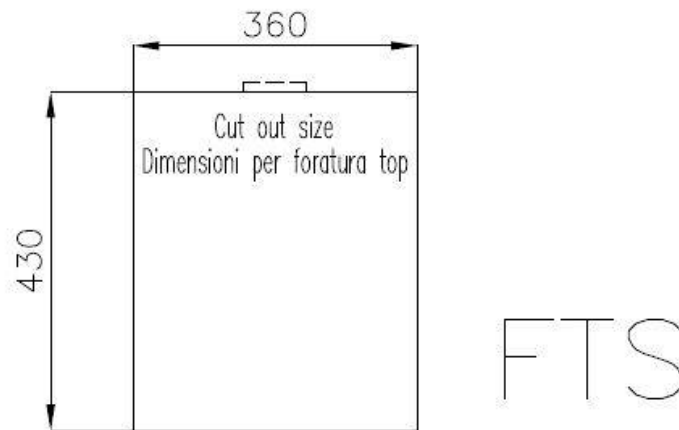

Base 40 cm

Dimensions 380x440 mm

Standard fittings Fixing hooks, gasket, drain, overflow and siphon, boxed packing

Mixer holes No standard holes

Built-in hole View technical data sheet

Drainer	No
Width	38 cm
Bowl dimension	340x400mm
Number of bowls	1 bowl
Waste fitting	Drain SPACE 3,5"

TECHNICAL DATA

Lavello / Sink cod. 3353/050

intaglio per il troppo-pieno
solo con top > 30 mm

recess for housing the over-flow
only for top > 30 mm

OPTIONAL ACCESSORIES

Glass chopping board
8631 300

HDPE Chopping board
8657 001