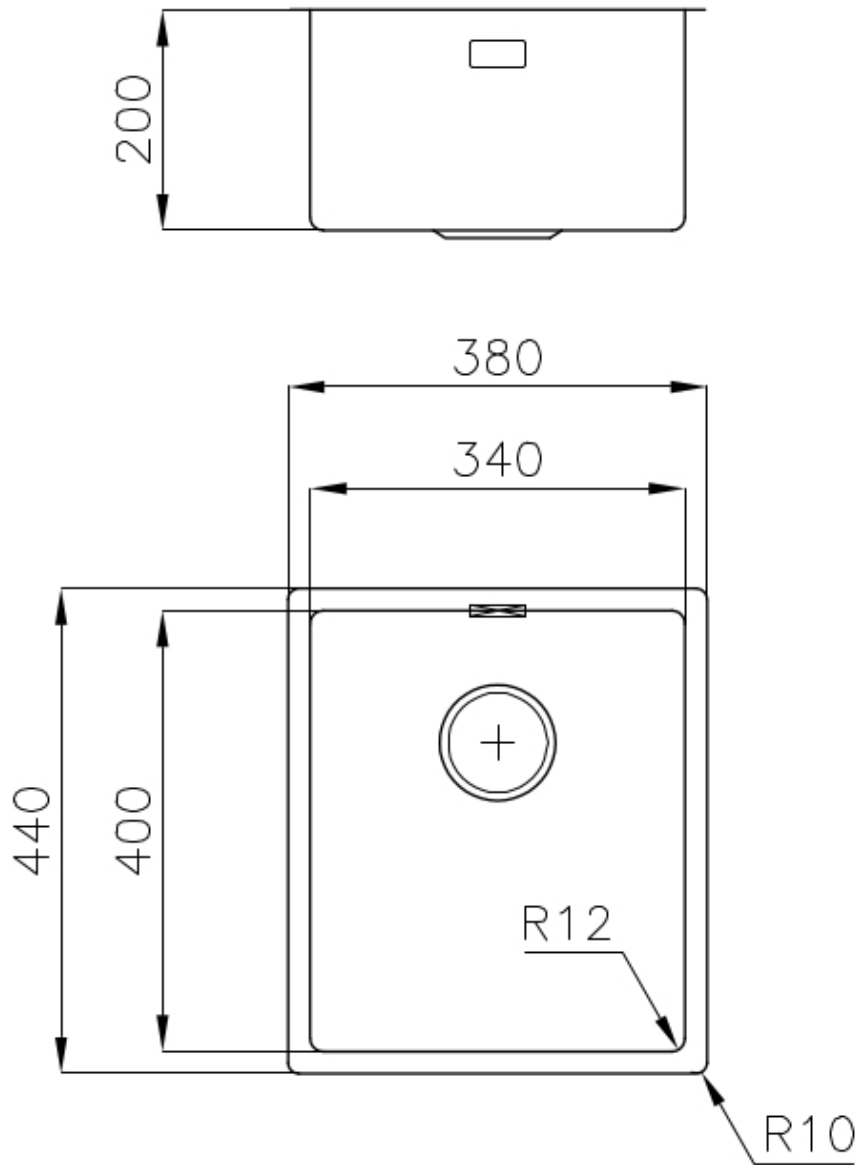

Sink S4001

Kitchen Sinks

Code: 3353 050

DETAILS

Edge/Installation Type Flush-mount | Top-mount

Finish Foster brushed

Material AISI 304 stainless steel

Texture Brushed in line

Base 40 cm

Dimensions 380x440 mm

Standard fittings Fixing hooks, gasket, drain, overflow and siphon, boxed packing

Mixer holes No standard holes

Built-in hole View technical data sheet

Drainer	No
Width	38 cm
Bowl dimension	340x400mm
Number of bowls	1 bowl
Waste fitting	Drain SPACE 3,5"

FEATURES

Deep bowls	This bowls reach an important depth, over 20 cm, thanks to the advanced production technology, that can be offer great capiciency and practicity in all the washing operations.
High thickness	1mm thick steel. A significant thickness, which guarantees the maximum sturdiness and durability.
Perimetral overflow	The overflow is always a security on the Foster sinks that prevents the overflow of water in case of oversights. The perimeter drain solution improves aesthetics thanks to its square and essential shape.
Save space system	Drain and siphon are designed to leave as much space as possible in the under-sink area, more and more useful today for theseparate waste collection systems.
Small radius	Bowls with squared shapes with a modern design and an increased capacity, for a minimal aesthetics connected with an extreme practicity.
Space waste fitting	The elegant SPACE steel cap closes the drain and leaves no visible residues collected in the basket below. Space also has a small footprint and allows the optimal use of the under-sink compartment.

TECHNICAL DATA

Lavello / Sink cod. 3353/050

intaglio per il troppo-pieno
solo con top > 30 mm

recess for housing the over-flow
only for top > 30 mm

OPTIONAL ACCESSORIES

Glass chopping board
8631 300

HDPE Chopping board
8657 001