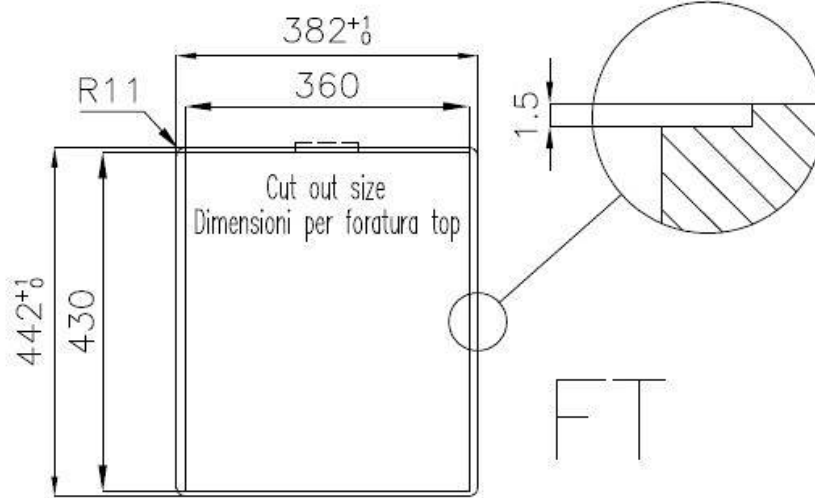

Base 40 cm

Dimensions 380x440 mm

Standard fittings Fixing hooks, gasket, drain, overflow and siphon, boxed packing

Mixer holes No standard holes

Built-in hole View technical data sheet

Drainer	No
Width	38 cm
Bowl dimension	340x400mm
Number of bowls	1 bowl
Waste fitting	Drain SPACE 3,5"

FEATURES

Deep bowls	This bowls reach an important depth, over 20 cm, thanks to the advanced production technology, that can be offer great capiciency and practicity in all the washing operations.
High thickness	1mm thick steel. A significant thickness, which guarantees the maximum sturdiness and durability.
Perimetral overflow	The overflow is always a security on the Foster sinks that prevents the overflow of water in case of oversights. The perimeter drain solution improves aesthetics thanks to its square and essential shape.
Save space system	Drain and siphon are designed to leave as much space as possible in the under-sink area, more and more useful today for theseparate waste collection systems.
Small radius	Bowls with squared shapes with a modern design and an increased capacity, for a minimal aesthetics connected with an extreme practicity.
Space waste fitting	The elegant SPACE steel cap closes the drain and leaves no visible residues collected in the basket below. Space also has a small footprint and allows the optimal use of the under-sink compartment.

TECHNICAL DATA

Lavello / Sink cod. 3353/050

intaglio per il troppo-pieno
solo con top > 30 mm

recess for housing the over-flow
only for top > 30 mm

OPTIONAL ACCESSORIES

Glass chopping board
8631 300

HDPE Chopping board
8657 001