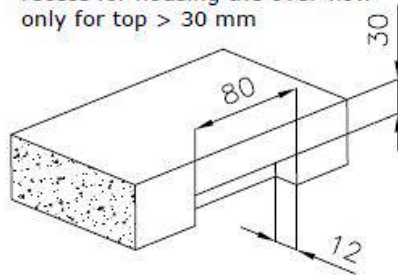

Base 40 cm

Dimensions 380x440 mm

Standard fittings Fixing hooks, gasket, drain, overflow and siphon, boxed packing

Mixer holes No standard holes

Built-in hole View technical data sheet

Drainer	No
Width	38 cm
Bowl dimension	340x400mm
Number of bowls	1 bowl
Waste fitting	Drain SPACE 3,5"

FEATURES

Deep bowls	This bowls reach an important depth, over 20 cm, thanks to the advanced production technology, that can be offer great capiciency and practicity in all the washing operations.
High thickness	1mm thick steel. A significant thickness, which guarantees the maximum sturdiness and durability.
Perimetral overflow	The overflow is always a security on the Foster sinks that prevents the overflow of water in case of oversights. The perimeter drain solution improves aesthetics thanks to its square and essential shape.
Save space system	Drain and siphon are designed to leave as much space as possible in the under-sink area, more and more useful today for theseparate waste collection systems.
Small radius	Bowls with squared shapes with a modern design and an increased capacity, for a minimal aesthetics connected with an extreme practicity.
Space waste fitting	The elegant SPACE steel cap closes the drain and leaves no visible residues collected in the basket below. Space also has a small footprint and allows the optimal use of the under-sink compartment.

TECHNICAL DATA

Lavello / Sink cod. 3353/050

intaglio per il troppo-pieno
solo con top > 30 mm

recess for housing the over-flow
only for top > 30 mm

OPTIONAL ACCESSORIES

Glass chopping board
8631 300

HDPE Chopping board
8657 001